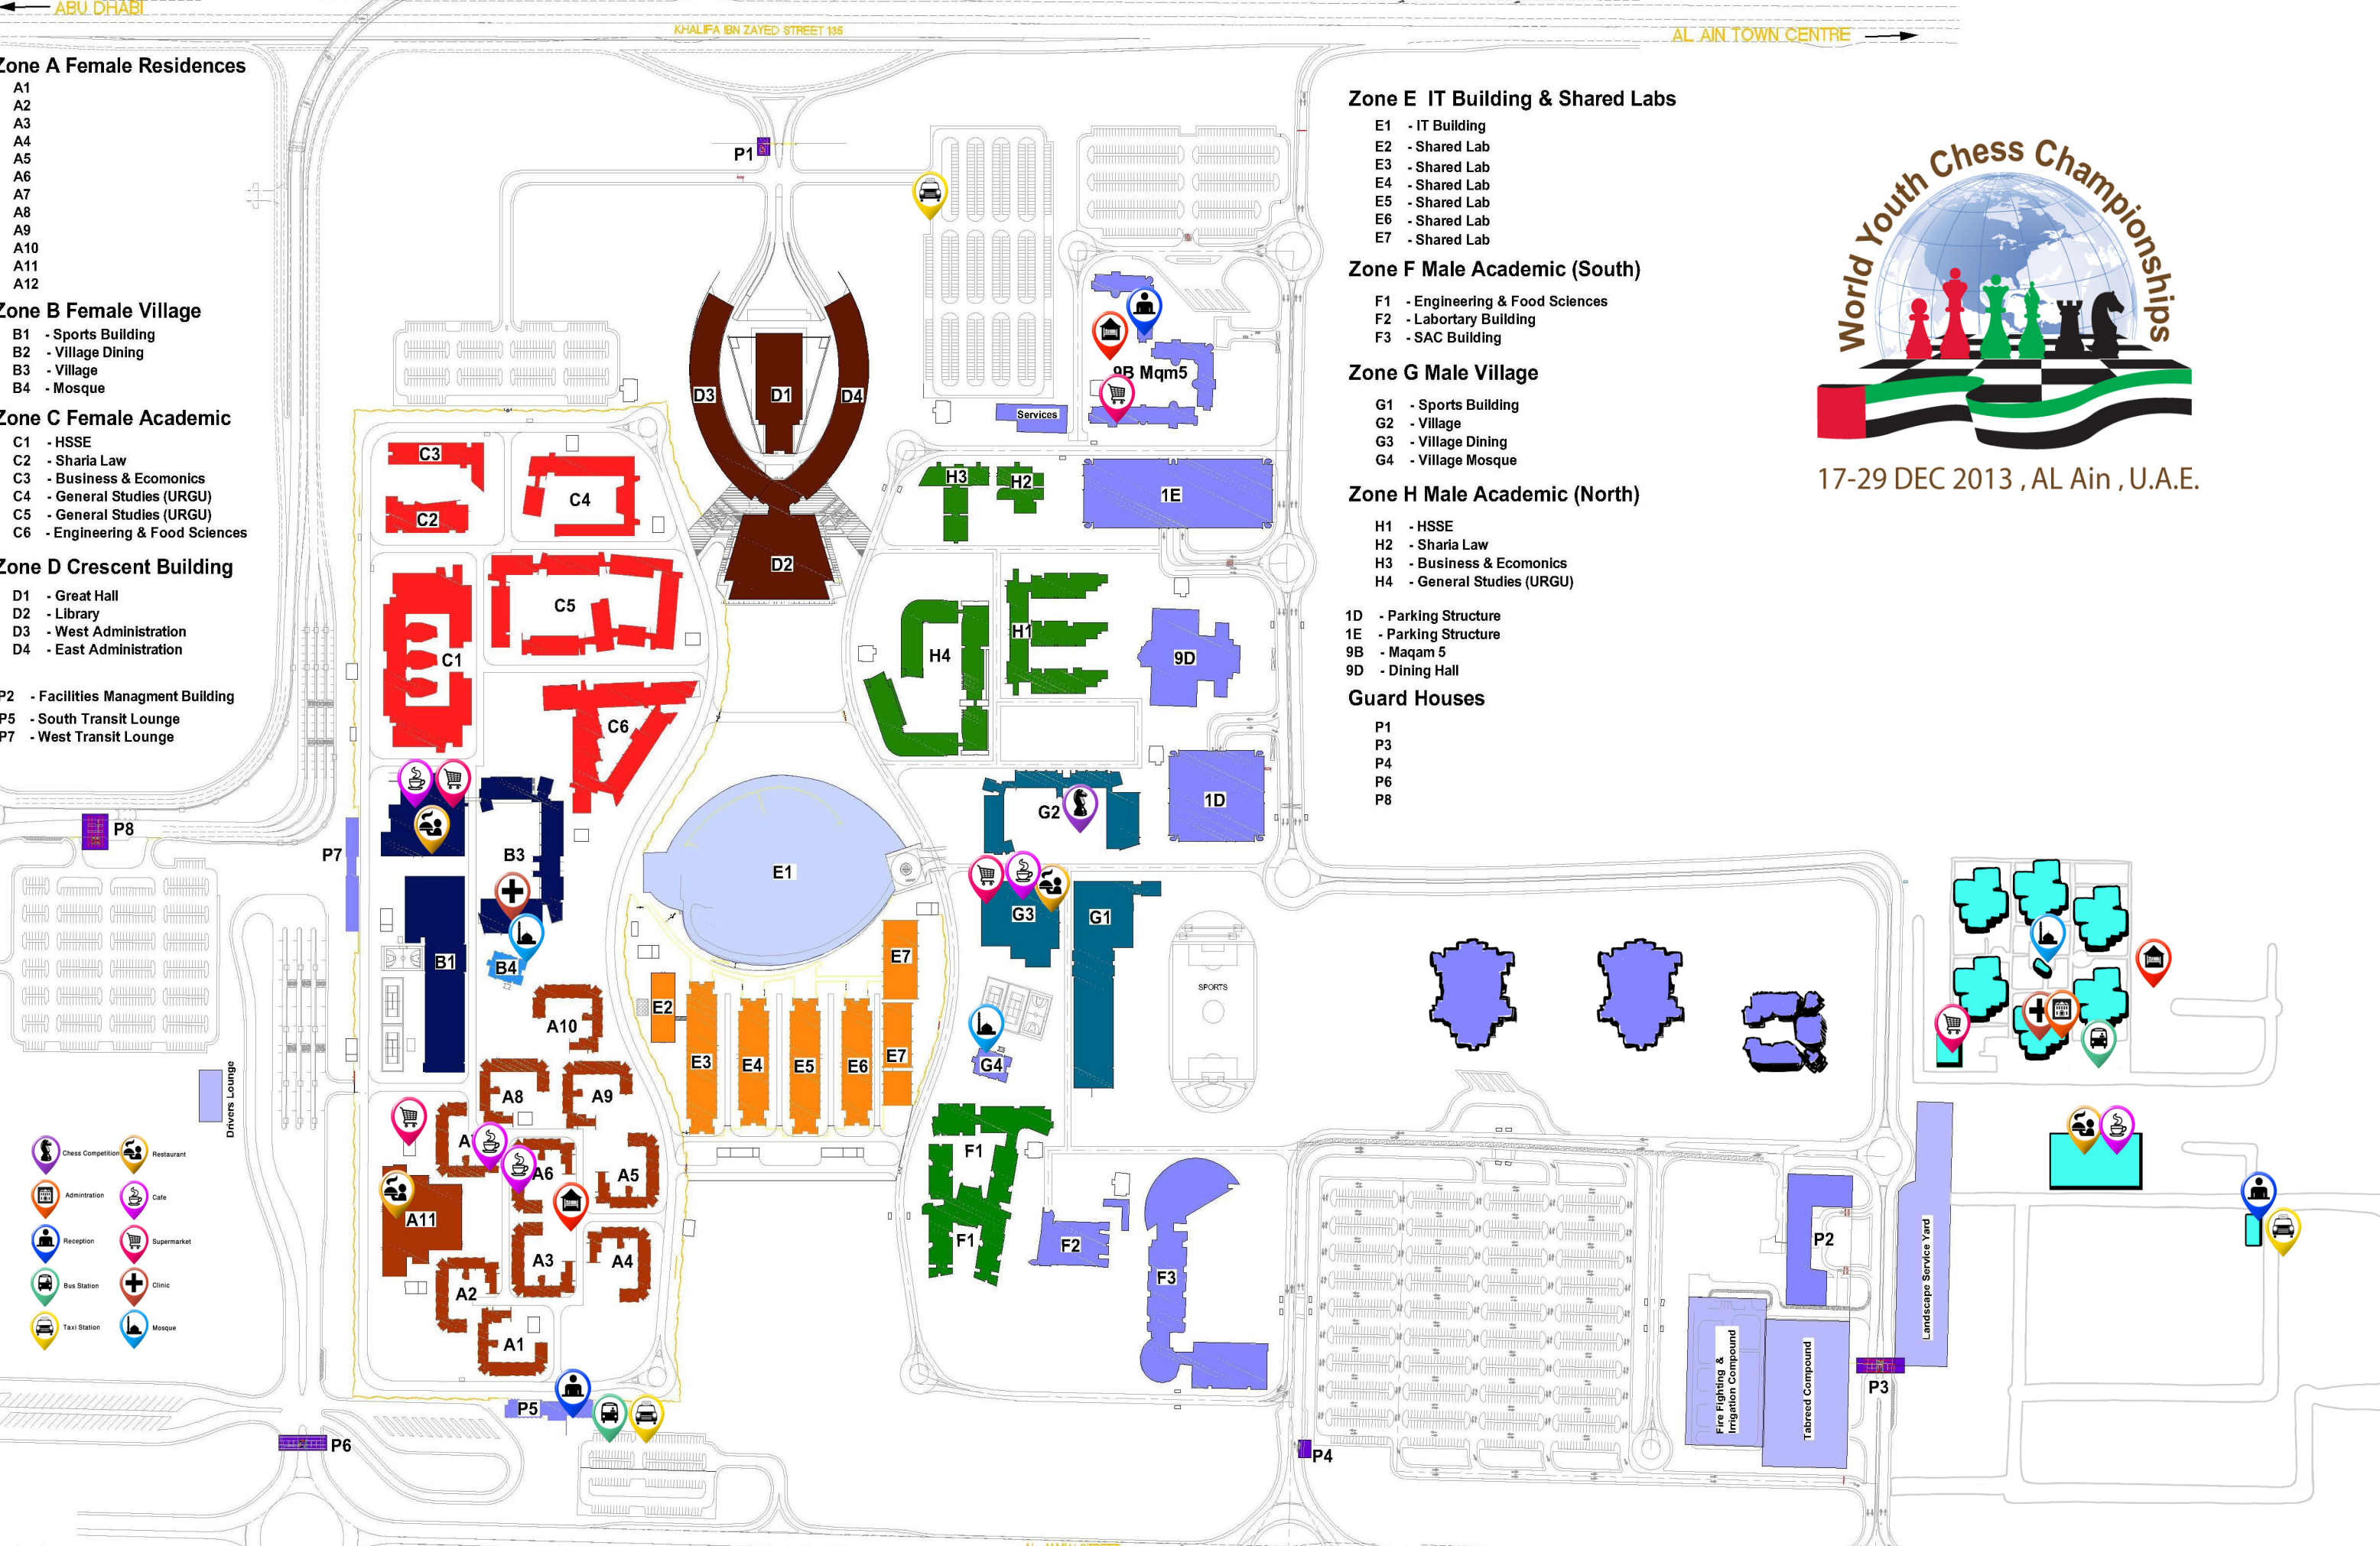

Guard Houses

- P1
- P3
- P4
- P6
- P8